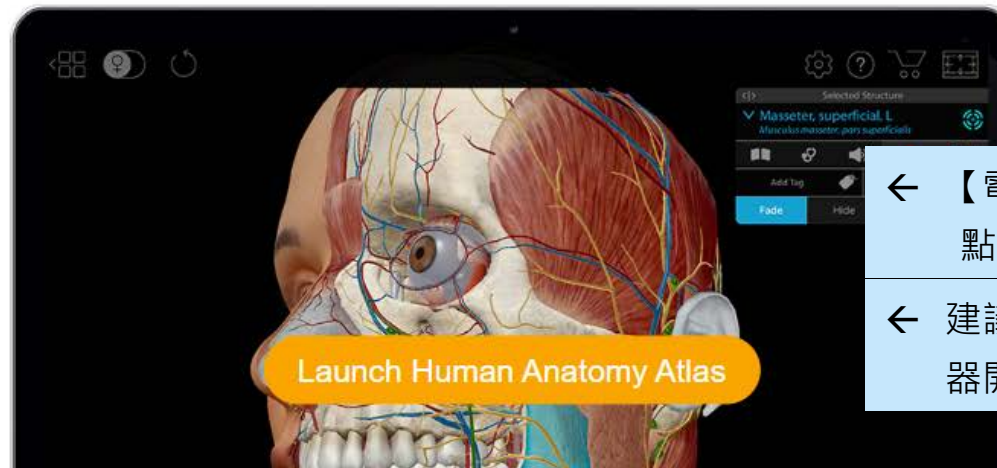

Visible Body

行動版APP安裝說明
(for iOS / Android)

選擇 Human Anatomy Atlas

VISIBLE BODY®

 Wolters Kluwer
[Return to Ovid](#) [Log out](#)

Anatomy Apps from Visible Body

Select a product below to start exploring.

Anatomy &
Physiology

點選 Mobile Apps 取得APP下載資訊

Human Anatomy Atlas 2020 (version 2020.0)

A comprehensive 3D atlas of the human body

- ← **【電腦版 (Win/Mac)】**
點選Launch，即可進入網頁版
- ← 建議使用FireFox或Chrome瀏覽器開啟

Mobile Apps >

← **【行動載具】APP下載**

If your subscription includes mobile access, this mobile apps page provides versions of the app you can download to your Android, iPhone, or iPad.

飛資得醫學資訊股份有限公司
FlySheet Med-Informatics Co. Ltd.

下載APP

VISIBLE BODY® English